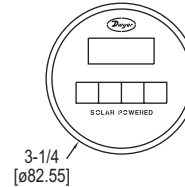

Dwyer

SERIES DBT

DIGITAL SOLAR-POWERED BIMETAL THERMOMETER

LCD Display, Adjustable Angle Stem

The **SERIES DBT** Digital Solar-Powered Bimetal Thermometer takes the guesswork out of temperature measurement.

FEATURES/BENEFITS

- Field selectable °F or °C temperature units
- 0.1° resolution
- Adjustable dial position

APPLICATIONS

- Boiler or chiller temperature monitoring
- HVAC duct monitoring

SPECIFICATIONS

Wetted Materials: 304 SS.

Housing Material: 300 SS.

Lens: Glass.

Accuracy: 32 to 122°F (0 to 50°C): ±1% FS.

Dial Size: 3".

Process Connection: 1/2" NPT-adjustable angle.

Display: 3-1/2 digit LCD.

Response Time: 15 s.

Supply Power: 3-volt solar cell (min. 35 LUX required).

Weight: 12 oz (350 g).

MODEL CHART

Model	Stem Length	Range	Model	Stem Length	Range
DBTA3251	2.5"	-58 to 302°F (-50 to 150°C)	DBTA3121	12"	-58 to 302°F (-50 to 150°C)
DBTA3252	2.5"	-58 to 158°F (-50 to 70°C)	DBTA3122	12"	-58 to 158°F (-50 to 70°C)
DBTA3401	4"	-58 to 302°F (-50 to 150°C)	DBTA3151	15"	-58 to 302°F (-50 to 150°C)
DBTA3402	4"	-58 to 158°F (-50 to 70°C)	DBTA3152	15"	-58 to 158°F (-50 to 70°C)
DBTA3601	6"	-58 to 302°F (-50 to 150°C)	DBTA3181	18"	-58 to 302°F (-50 to 150°C)
DBTA3602	6"	-58 to 158°F (-50 to 70°C)	DBTA3182	18"	-58 to 158°F (-50 to 70°C)
DBTA3901	9"	-58 to 302°F (-50 to 150°C)	DBTA3241	24"	-58 to 302°F (-50 to 150°C)
DBTA3902	9"	-58 to 158°F (-50 to 70°C)	DBTA3242	24"	-58 to 158°F (-50 to 70°C)