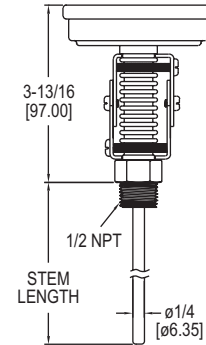

# DIGITAL SOLAR-POWERED BIMETAL THERMOMETER

LCD Display, Adjustable Angle Stem

The **SERIES DBT** Digital Solar-Powered Bimetal Thermometer takes the guesswork out of temperature measurement.

**FEATURES/BENEFITS**

- Field selectable °F or °C temperature units
- 0.1° resolution
- Adjustable dial position

**APPLICATIONS**

- Boiler or chiller temperature monitoring
- HVAC duct monitoring

**SPECIFICATIONS****Wetted Materials:** 304 SS.**Housing Material:** 300 SS.**Lens:** Glass.**Accuracy:** 32 to 122°F (0 to 50°C): ±1% FS.**Dial Size:** 3".**Process Connection:** 1/2" NPT-adjustable angle.**Display:** 3-1/2 digit LCD.**Response Time:** 15 s.**Supply Power:** 3-volt solar cell (min. 35 LUX required).**Weight:** 12 oz (350 g).**MODEL CHART**

Model	Stem Length	Range	Model	Stem Length	Range
DBTA3251	2.5"	-58 to 302°F (-50 to 150°C)	DBTA3121	12"	-58 to 302°F (-50 to 150°C)
DBTA3252	2.5"	-58 to 158°F (-50 to 70°C)	DBTA3122	12"	-58 to 158°F (-50 to 70°C)
DBTA3401	4"	-58 to 302°F (-50 to 150°C)	DBTA3151	15"	-58 to 302°F (-50 to 150°C)
DBTA3402	4"	-58 to 158°F (-50 to 70°C)	DBTA3152	15"	-58 to 158°F (-50 to 70°C)
DBTA3601	6"	-58 to 302°F (-50 to 150°C)	DBTA3181	18"	-58 to 302°F (-50 to 150°C)
DBTA3602	6"	-58 to 158°F (-50 to 70°C)	DBTA3182	18"	-58 to 158°F (-50 to 70°C)
DBTA3901	9"	-58 to 302°F (-50 to 150°C)	DBTA3241	24"	-58 to 302°F (-50 to 150°C)
DBTA3902	9"	-58 to 158°F (-50 to 70°C)	DBTA3242	24"	-58 to 158°F (-50 to 70°C)